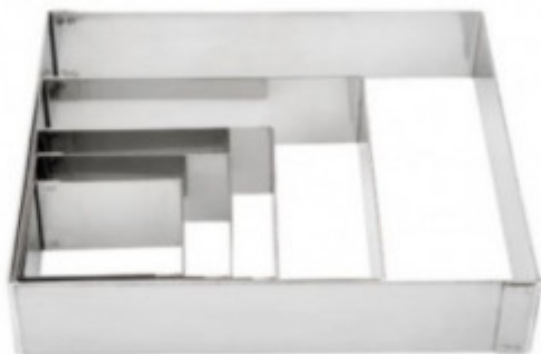

# Square Pastry Frame - 10 x 10 cm

LR68411

The logo for Lacor, featuring a red curved line above the word "Lacor" in a bold, black, sans-serif font.

## Product Features:

<b>Pierced</b> : no	<b>Length (mm)</b> : 100	<b>Depth (mm)</b> : 100
<b>Height (mm)</b> : 40	<b>Weight (kg)</b> : 0.21	<b>Subject</b> : stainless-steel
<b>Country of Manufacture</b> : china	<b>Color</b> : silver-stainless-steel	<b>Dishwasher safe</b> : yes
<b>Microwave cooking</b> : no	<b>Baking in the oven</b> : yes	<b>Shape</b> : square
<b>Freezer use</b> : yes	<b>Type of stainless steel</b> : stainless-steel-18-10	<b>type-of-mold</b> : square