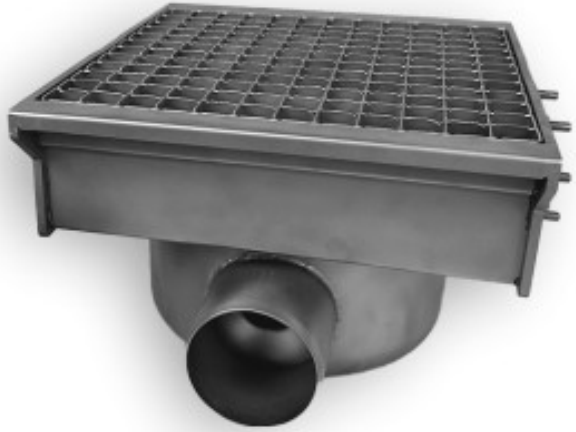

# Floor Gutter - 300 x 265 mm - 2 Outlets

CB71070025

**CombiSteel**

## Product Features:

Length (mm) : 300

Depth (mm) : 265

Height (mm) : 175

Weight (kg) : 5

Subject : stainless-steel

Type of stainless steel : stainless-steel-aisi-304