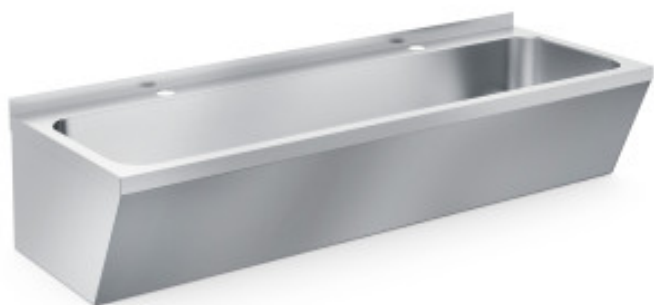

# Double Stainless Steel Sink

CB70131220

## Product Features:

Type of Order : manual	Length (mm) : 1200	Depth (mm) : 425
Height (mm) : 165	Weight (kg) : 20	Subject : stainless-steel
Backsplash : with-backsplash	Type of stainless steel : stainless-steel-aisi-304	Soap dispenser : without