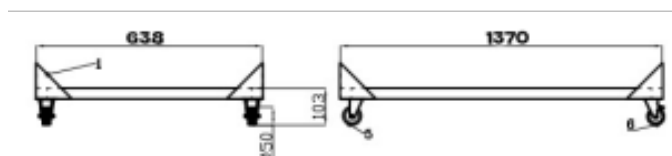

# Support for 3-Door Saladette

CB70030515

## Product Features:

Length (mm) : 1370

Depth (mm) : 638

Height (mm) : 103

Weight (kg) : 0.00

Type of lid : without-a-lid